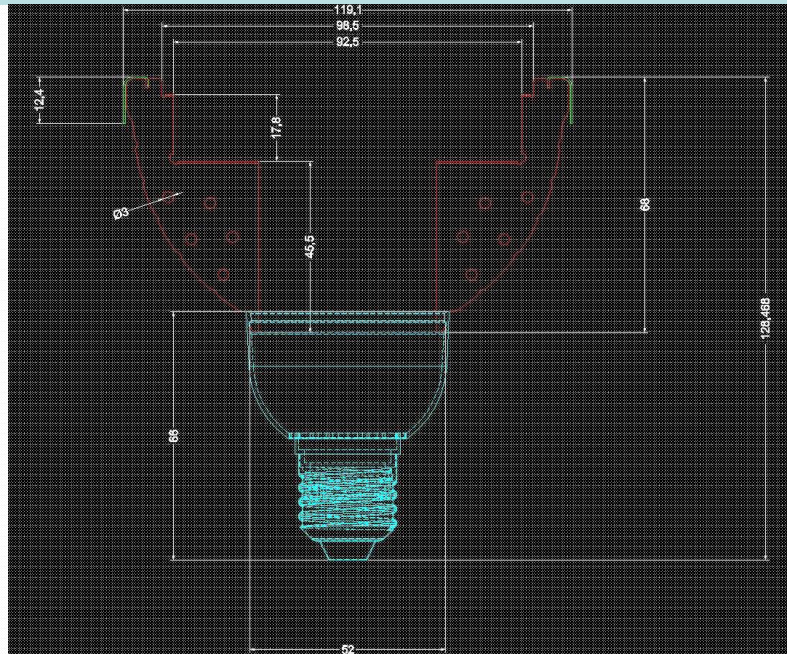

LT-L45-A15V

Color	Wavelength/Color Temp	Item No
White	6000-6500K	LT-L45-A15V W
Warm White	3050-3250K	LT-L45-A15V WW

Specification

Voltage Input:	AC 100-240V
LED Q'ty :	9PCS
Power:	15W
Beam Angel:	25/40 degree
Lamp Head Type:	E27

color	Luminous Flux
White	$\geq 60\text{lm/W}$
Warm White	$\geq 50\text{lm/W}$

LT-L45-A15V

size

Φ 110mm × 128.5mm

White (6400K)